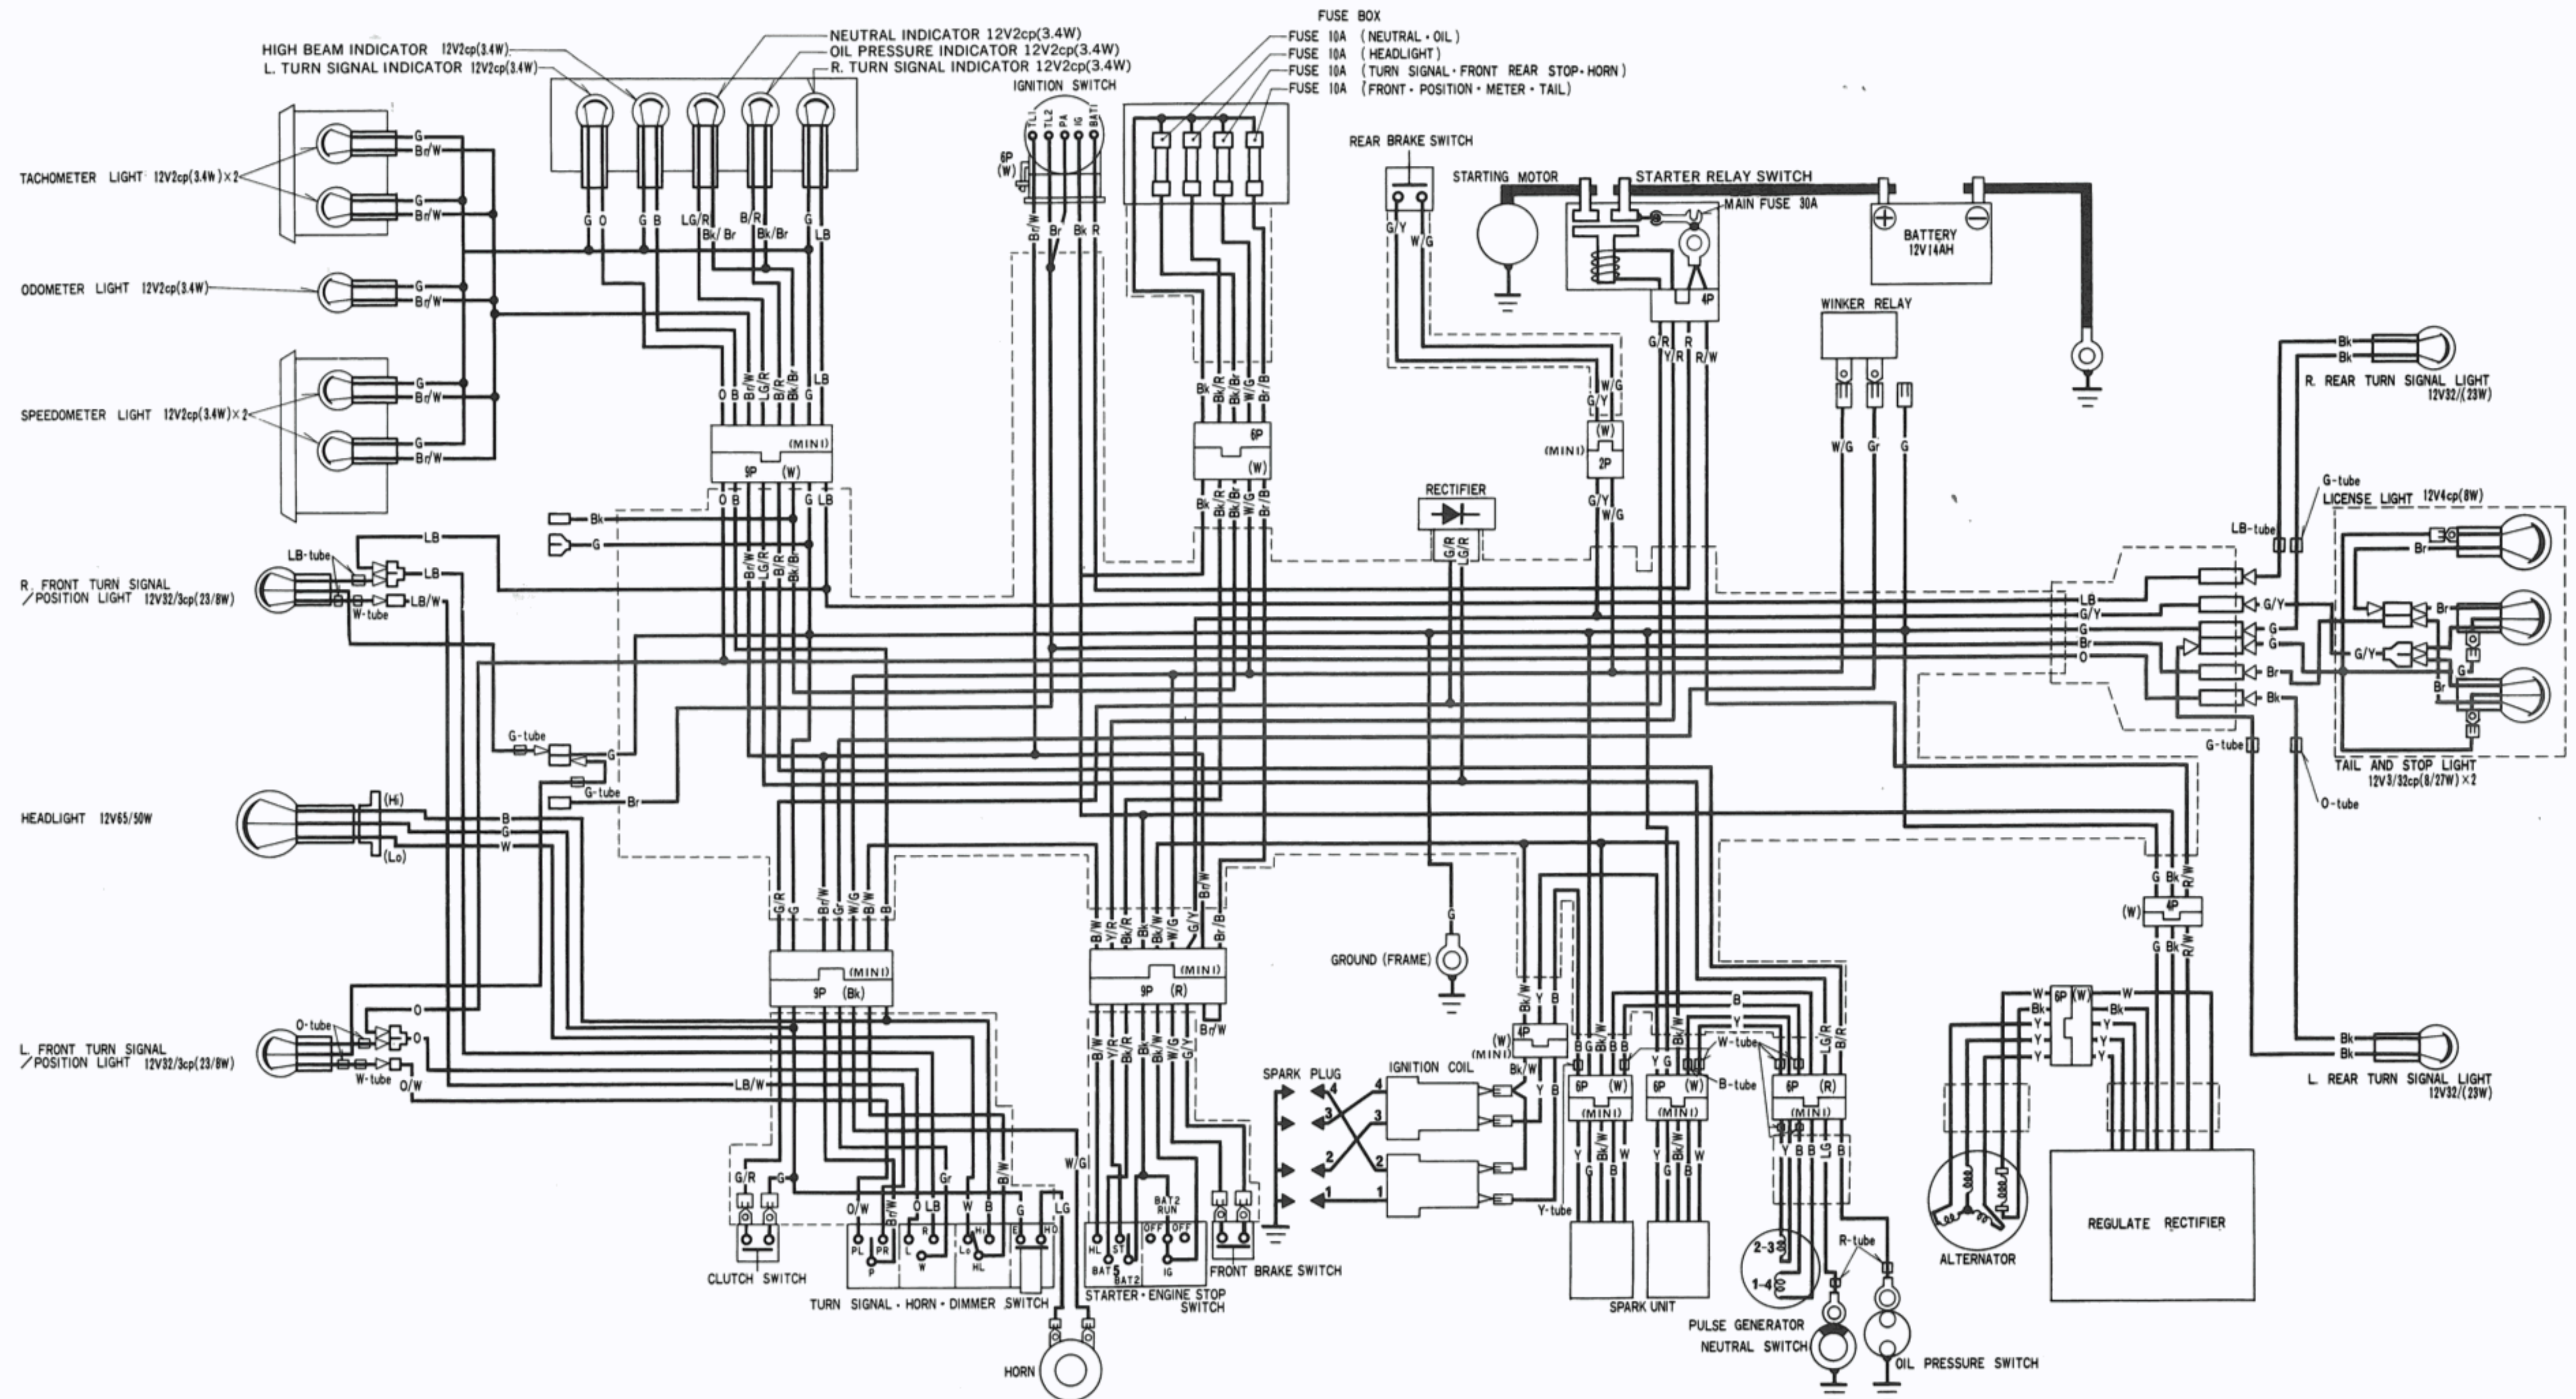

WIRING DIAGRAMS

CB750K

SWITCH CONTINUITY

IGNITION SWITCH					STARTER SWITCH				ENGINE STOP SWITCH		TURN SIGNAL SWITCH					DIMMER SWITCH			HORN SWITCH		
BAT1	IG	TL1	TL2	P	BAT3	HL	BAT2	ST	BAT2	IG	W	R	L	P	PR	PL	HL	Lo	Hi	HO	E
OFF					FREE				OFF								Lo			FREE	
ON									RUN								(N)			PUSH	
P									OFF								Hi				

- Br Brown
- Bk Black
- W White
- LG Light Green
- R Red
- G Green
- Y Yellow
- B Blue
- Gr Grey
- LB Light Blue
- O Orange
- P Pink

0030Z-425-6700